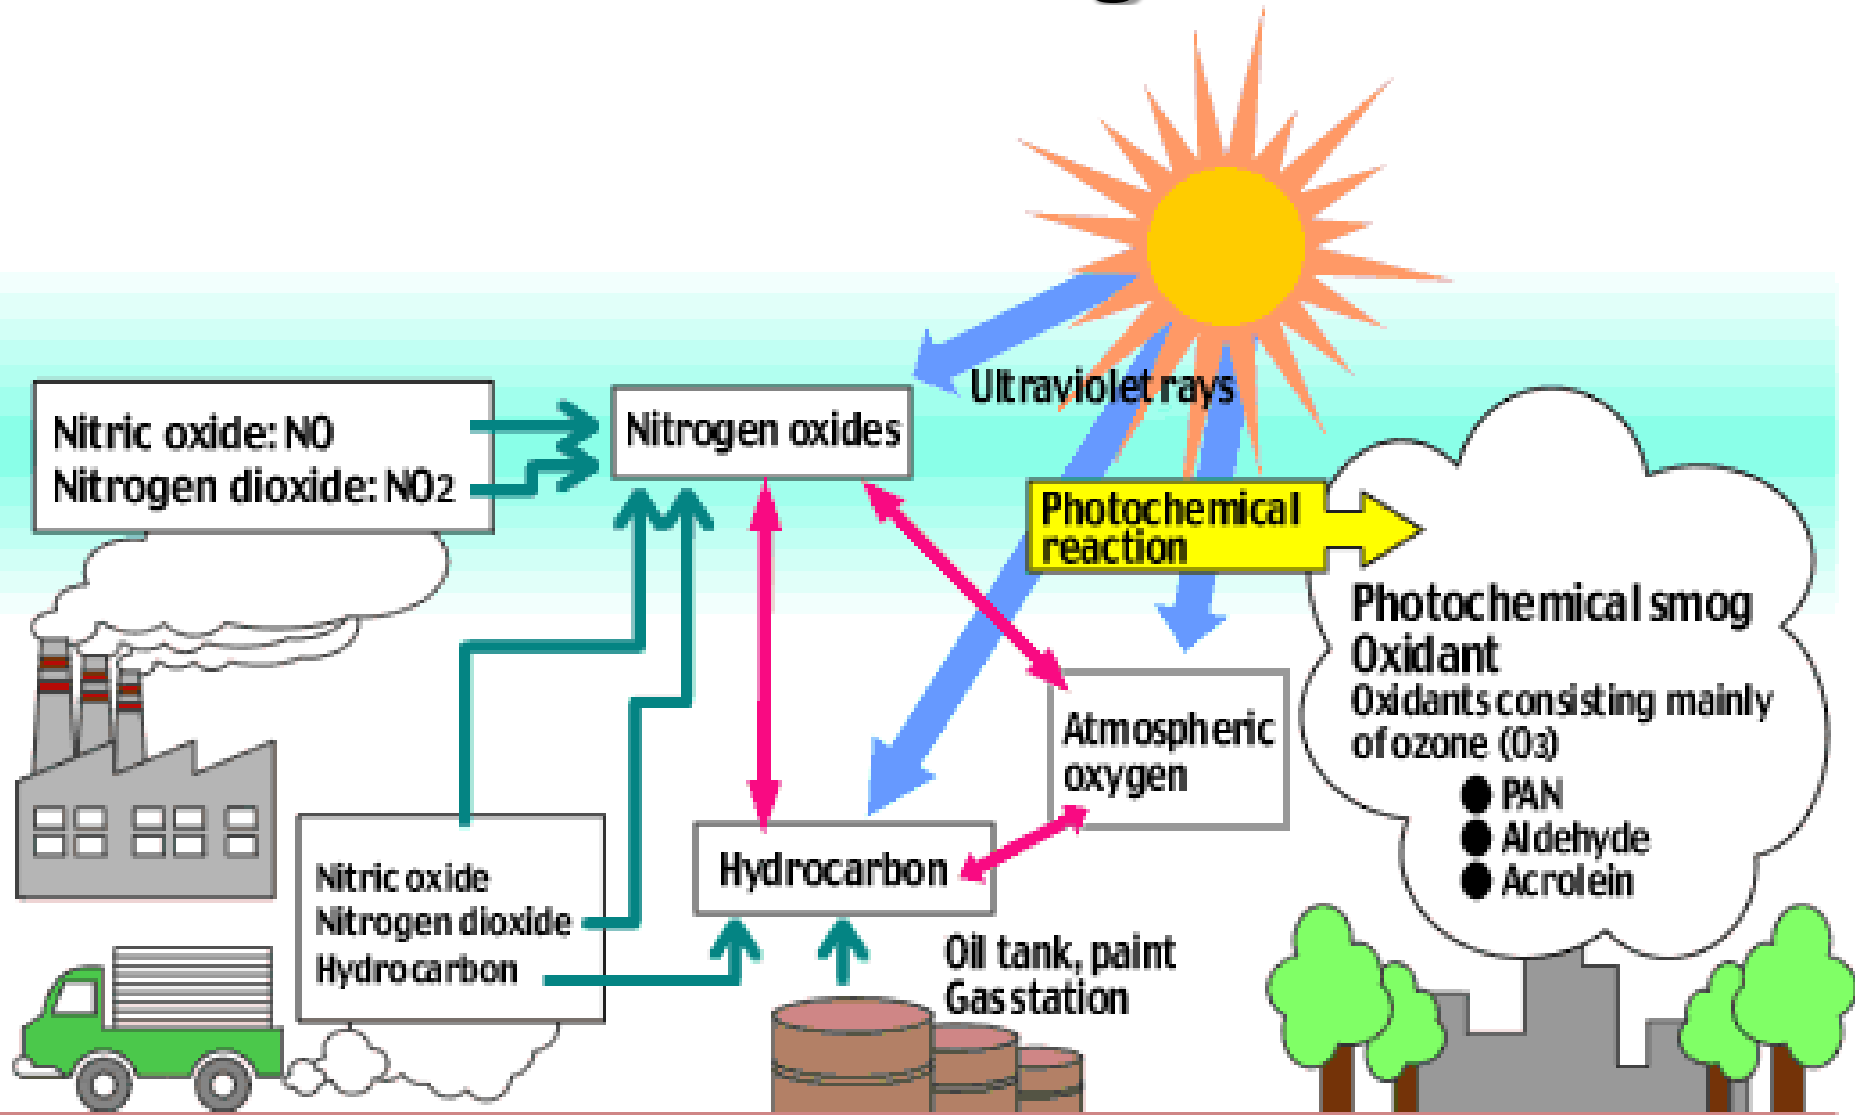

5.7 Urban air pollution

C.C. p. 293 & 294

“To Do” p.295 Q1-5

Tropospheric Ozone

- As we know, ozone in the stratosphere protects the earth and its inhabitants.
- But ground level tropospheric ozone is unhealthy for people and the environment
- it's known as photochemical "smog"

5.7.1 State the source and outline the effect of tropospheric ozone.

Source of Tropospheric Ozone

Three ingredients:

1) nitrogen oxides

Sources: mainly anthropogenic (man-made) - such automobile exhaust and power plants

2) sunlight

3) volatile organic compounds (VOCs)

sources: both naturally occurring and man-made.

5.7.2 Outline the formation of photochemical smog.

Photochemical Smog Formation

Photochemical Smog Formation

1. When fossil fuels are burned, two of the pollutants emitted are hydrocarbons (from unburned fuel) and nitrogen monoxide (nitric oxide, NO).
2. Nitrogen monoxide reacts with oxygen to form nitrogen dioxide (NO₂), a brown gas that contributes to urban haze.
3. Nitrogen dioxide can also absorb sunlight and break up to release oxygen atoms that combine with oxygen in the air to form ozone.